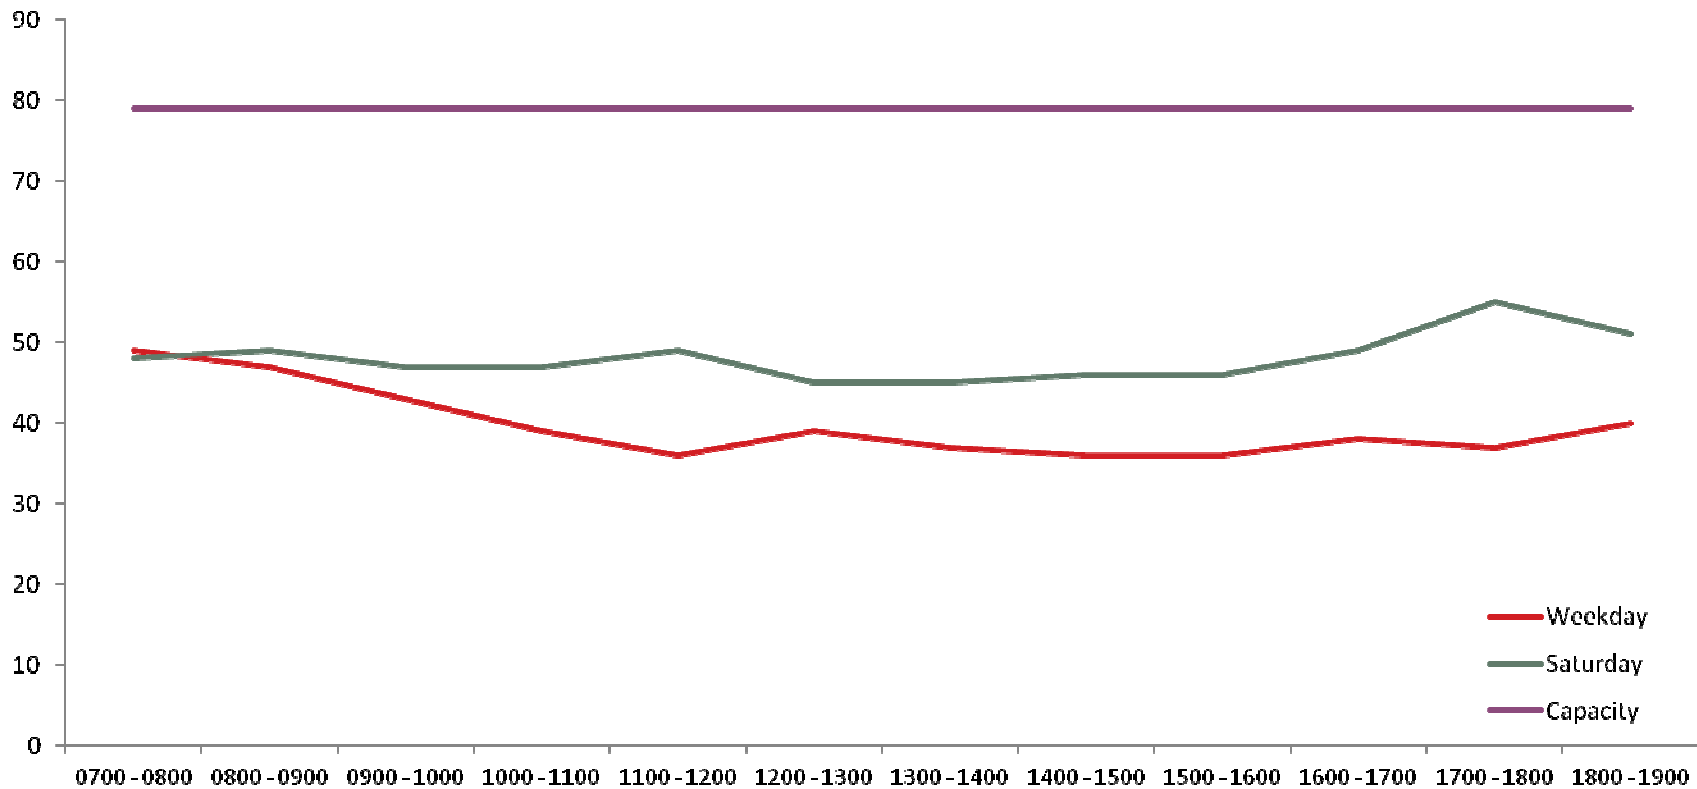

Stafford Road

Stafford Road