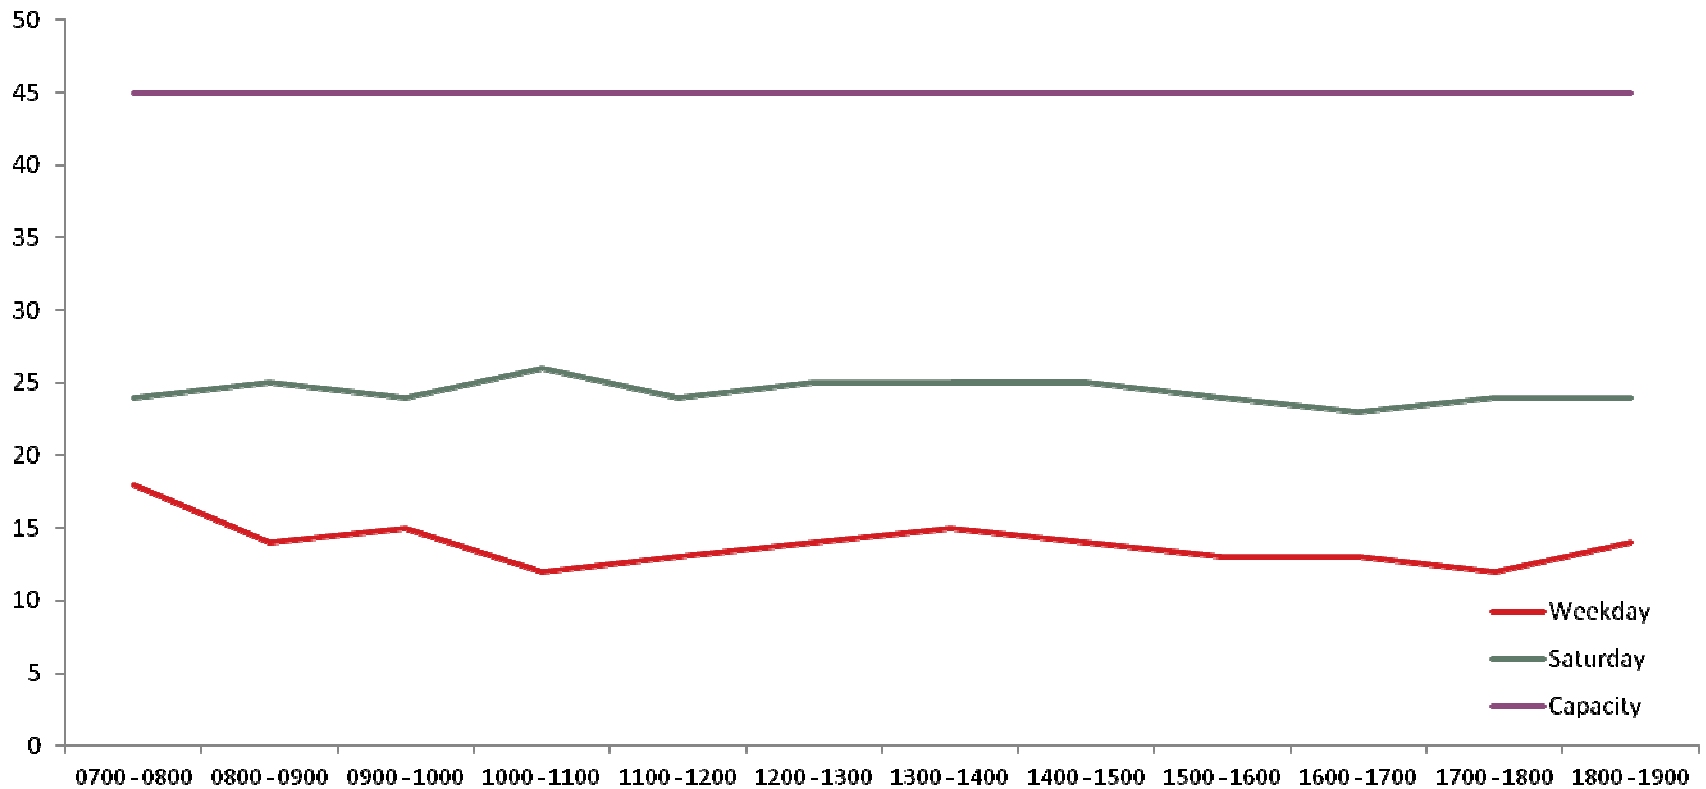

Port Hall Road

Port Hall Road