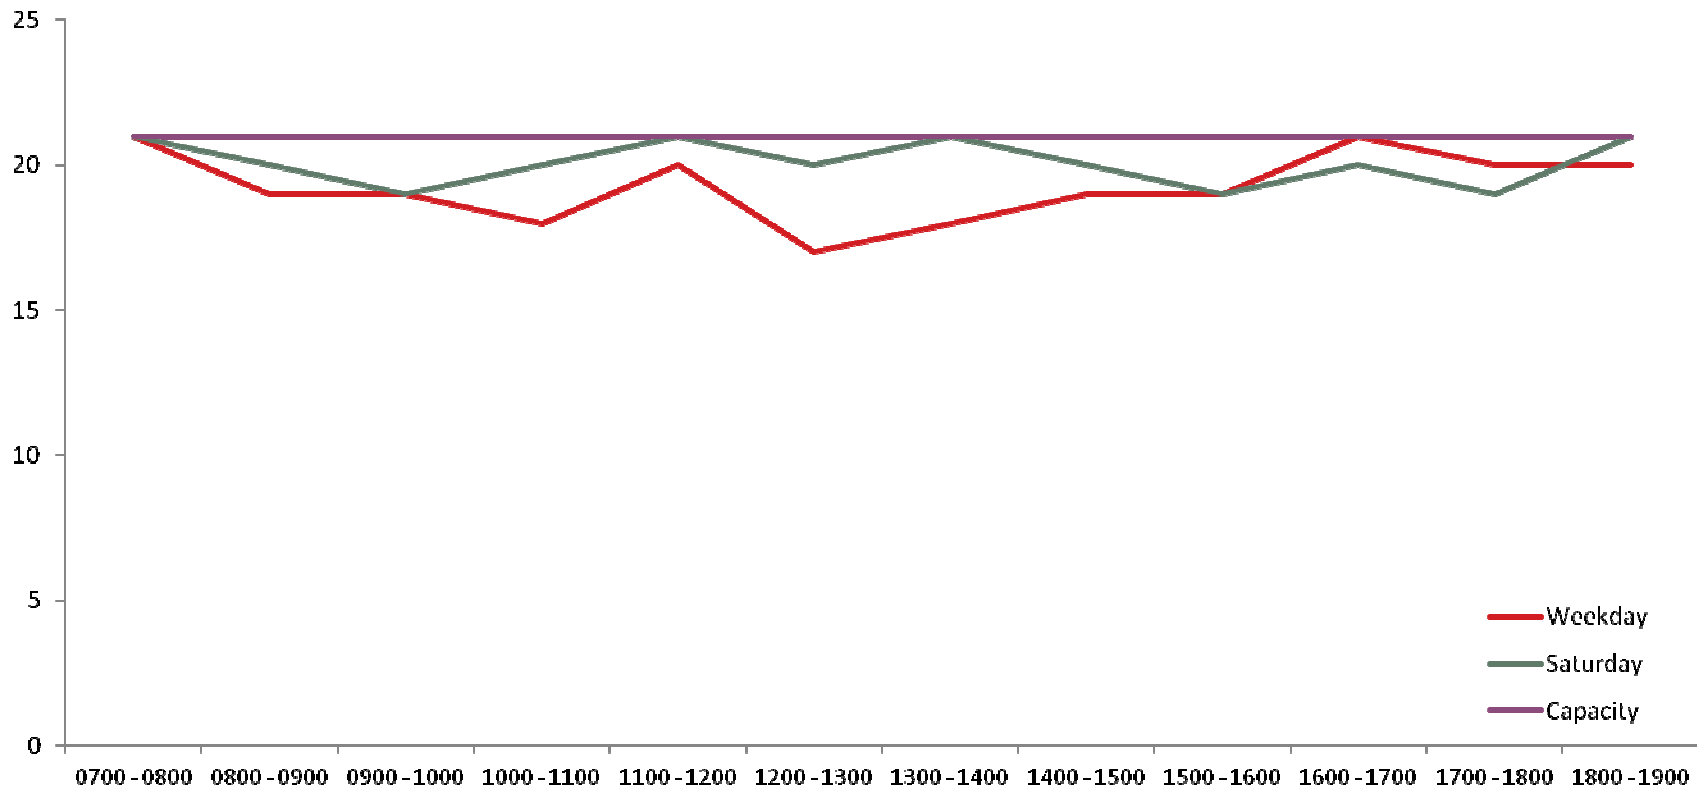

Port Hall Street

Port Hall Street