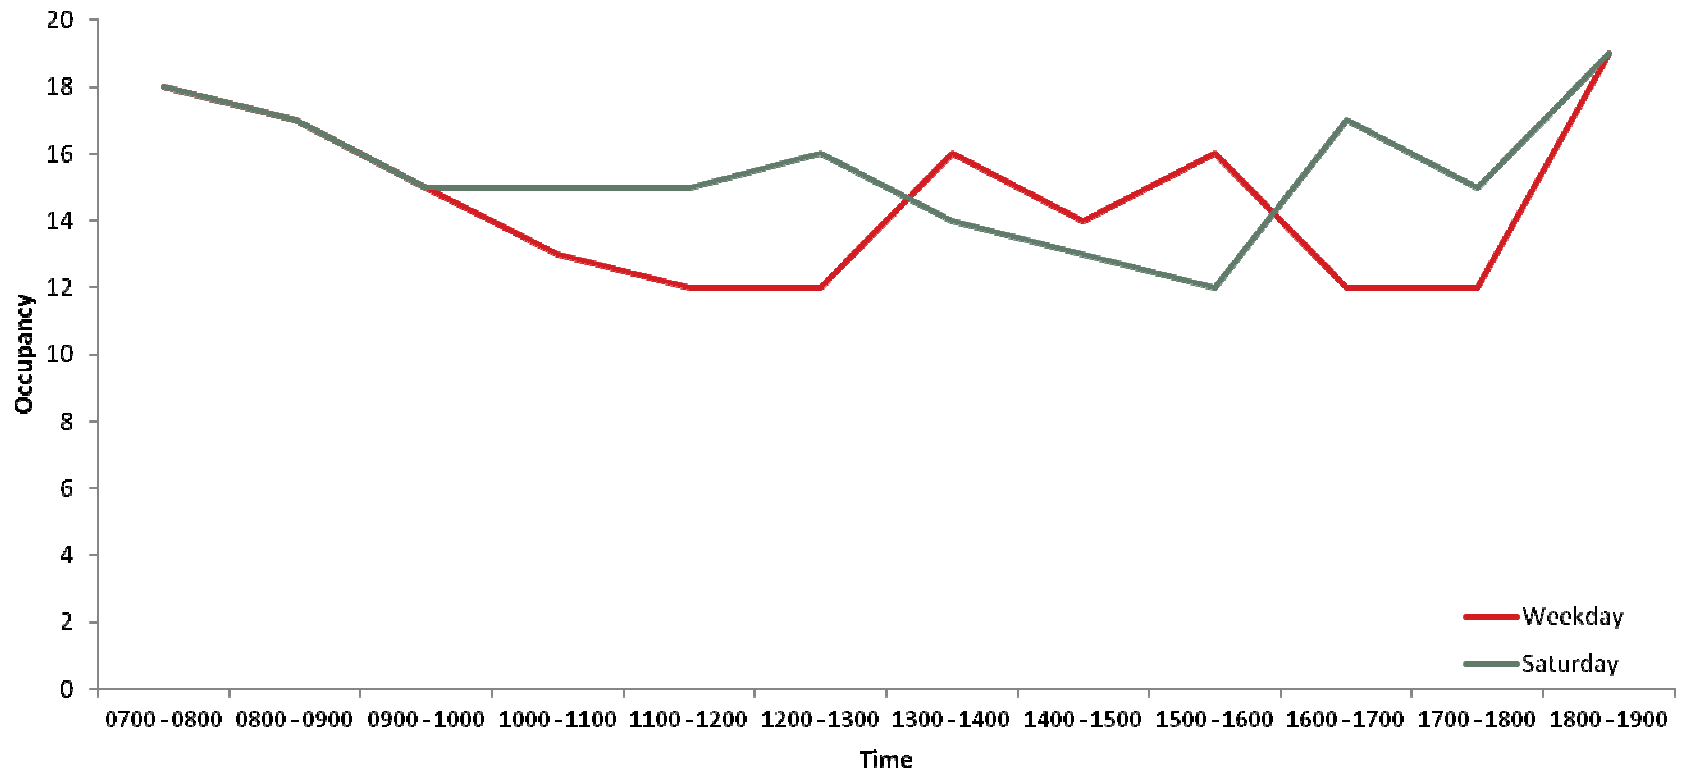

Tuesday, 24 September 2013

Dyke Road & Surrounds Parking Accumulation Data

Results of parking bay occupancy surveys undertaken on Thursday 12th September and Saturday 14th September.

Dyke Road

Dyke Road

Port Hall Road