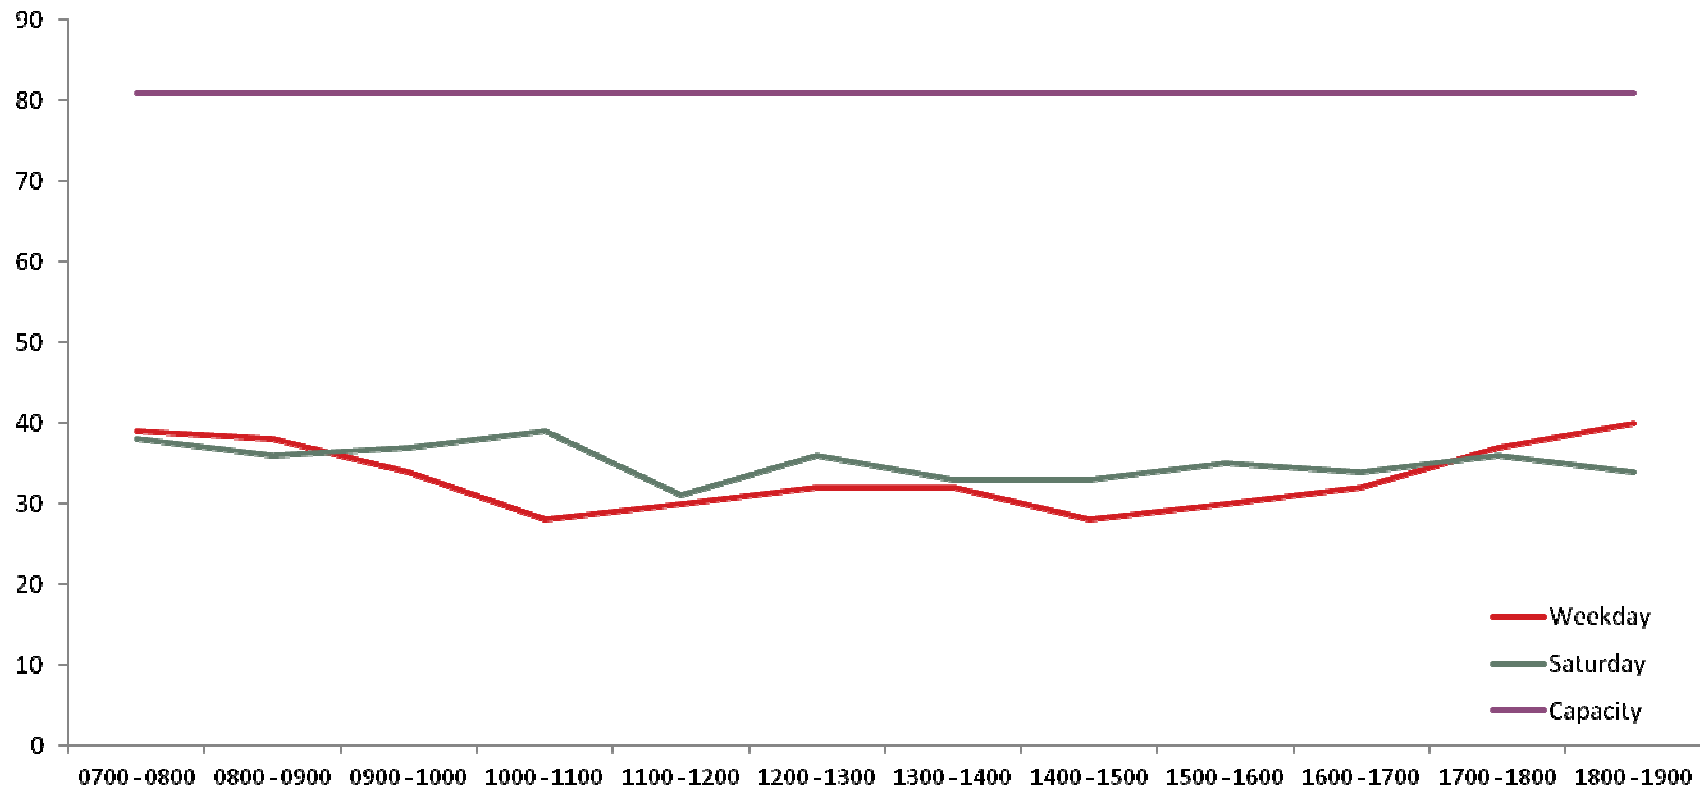

Chatsworth Road

Chatsworth Road